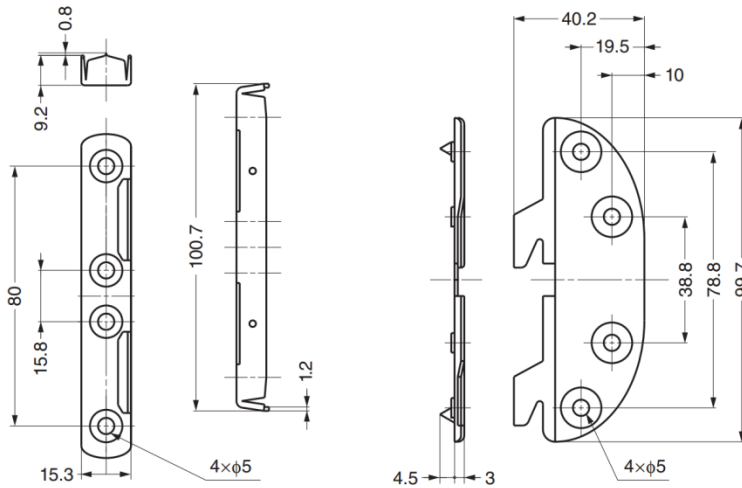

## GBF-803 Connecting Part

Drawing shows **GBF-8031**. **GBF-8032** is a mirror image.

Part No.	Material	Finish
GBF-8031	Steel	Yellow Zinc Chromate
GBF-8032		

## GBF-806 Connecting Part

Drawing shows **GBF-8061**. **GBF-8062** is a mirror image.

Part No.	Material	Finish
GBF-8061	Steel	Yellow Zinc Chromate
GBF-8062		