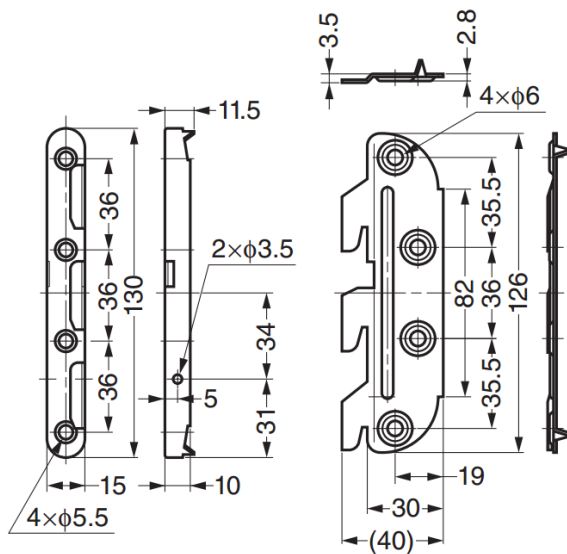

## GBF-803 Connecting Part

Drawing shows **GBF-8031**. **GBF-8032** is a mirror image.

Part No.	Material	Finish
GBF-8031	Steel	Yellow Zinc Chromate
GBF-8032		

## GBF-806 Connecting Part

Drawing shows **GBF-8061**. **GBF-8062** is a mirror image.

Part No.	Material	Finish
GBF-8061	Steel	Yellow Zinc Chromate
GBF-8062		